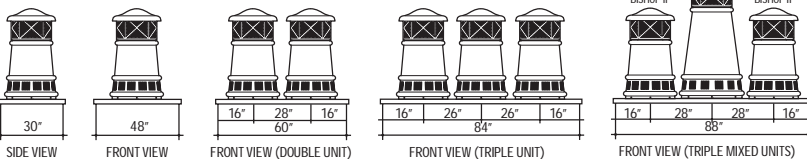

KING

QUEEN

KNIGHT

KNIGHT II

BISHOP

BISHOP II

RIGHT ONE FOR THE CHIMNEY SIZE.

Depending upon the width of the chimney, one, two or even three chimney pots are suitable. For added interest, more than one model can be mixed into a multiple grouping.