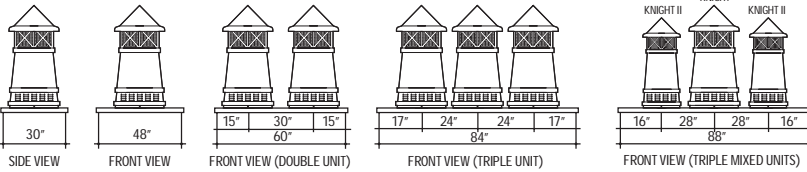

KING

QUEEN

KNIGHT

KNIGHT II

BISHOP

BISHOP II

RIGHT ONE FOR THE CHIMNEY SIZE.

Depending upon the width of the chimney, one, two or even three chimney pots are suitable. For added interest, more than one model can be mixed into a multiple grouping.