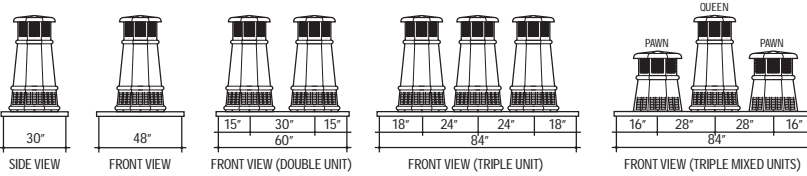

KING

QUEEN

KNIGHT

KNIGHT II

BISHOP

BISHOP II

RIGHT ONE FOR THE CHIMNEY SIZE.

Depending upon the width of the chimney, one, two or even three chimney pots are suitable. For added interest, more than one model can be mixed into a multiple grouping.