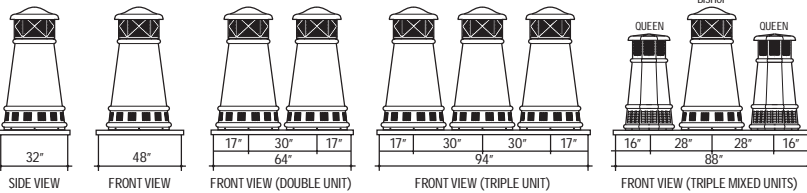

KING

QUEEN

KNIGHT

KNIGHT II

BISHOP

BISHOP II

RIGHT ONE FOR THE CHIMNEY SIZE.

Depending upon the width of the chimney, one, two or even three chimney pots are suitable. For added interest, more than one model can be mixed into a multiple grouping.