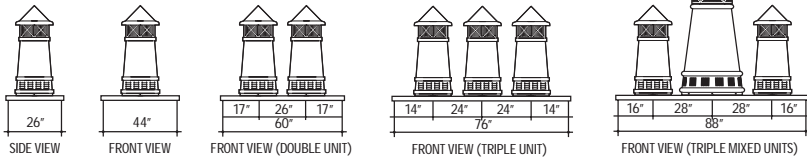

KING

QUEEN

KNIGHT

KNIGHT II

BISHOP

BISHOP II

RIGHT ONE FOR THE CHIMNEY SIZE.

Depending upon the width of the chimney, one, two or even three chimney pots are suitable. For added interest, more than one model can be mixed into a multiple grouping.