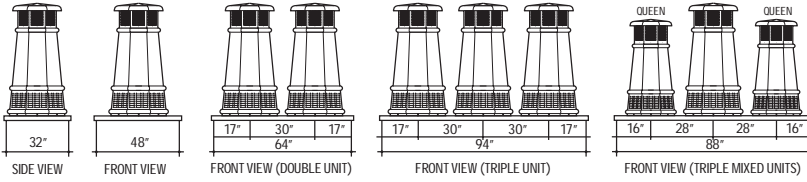

KING

QUEEN

KNIGHT

KNIGHT II

BISHOP

BISHOP II

RIGHT ONE FOR THE CHIMNEY SIZE.

Depending upon the width of the chimney, one, two or even three chimney pots are suitable. For added interest, more than one model can be mixed into a multiple grouping.