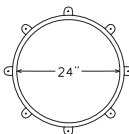

BASE 1' 8" WEIGHT 42 lbs.
INSIDE DIAMETER 18" HEIGHT 3' 5"

 COPPER  FREEDOM GRAY

KNIGHT II

EC-SQ-1633-1

Like the Knight, the Knight II offers a solid, boxy finish that works especially well with Art Deco and Craftsman-style homes.

BASE 1' 4" WEIGHT 20 lbs.
INSIDE DIAMETER 14" HEIGHT 3' 2"

 COPPER  FREEDOM GRAY

BISHOP

EC-R-2649-1

The clean lines of the Bishop's round shape make it ideal for Mediterranean and more contemporary-style homes.

BASE 2' 2" WEIGHT 26 lbs.
INSIDE DIAMETER 24" HEIGHT 4' 4"

 COPPER  FREEDOM GRAY

PAWN

EC-0-1924-1

The smallest chimney pot in our line, the Pawn lends a custom, stylized look to smaller-scale homes and chimneys.

BASE 1' 8" WEIGHT 21 lbs.
INSIDE DIAMETER 18 5/8" HEIGHT 2' 2"

 COPPER  FREEDOM GRAY

BISHOP II

EC-R-2036-1

A more petite version of the Bishop, the Bishop II echoes the shape of standard clay pots with a fraction of the weight.