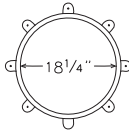

BASE 1' 4" WEIGHT 20 lbs.
INSIDE DIAMETER 14" HEIGHT 3' 2"

 COPPER  FREEDOM GRAY

BISHOP

EC-R-2649-1

The clean lines of the Bishop's round shape make it ideal for Mediterranean and more contemporary-style homes.

BASE 2' 2" WEIGHT 26 lbs.
INSIDE DIAMETER 24" HEIGHT 4' 4"

 COPPER  FREEDOM GRAY

PAWN

EC-0-1924-1

The smallest chimney pot in our line, the Pawn lends a custom, stylized look to smaller-scale homes and chimneys.

BASE 1' 8" WEIGHT 21 lbs.
INSIDE DIAMETER 18 5/8" HEIGHT 2' 2"

 COPPER  FREEDOM GRAY

BISHOP II

EC-R-2036-1

A more petite version of the Bishop, the Bishop II echoes the shape of standard clay pots with a fraction of the weight.

BASE 1' 8" WEIGHT 36 lbs.
INSIDE DIAMETER 18" HEIGHT 3' 3"

 COPPER  FREEDOM GRAY

All chimney pots available in Copper and Freedom Gray finish.

For more information visit your local European Copper dealer or visit us online at www.europeancopperchimney pots.com or call toll free at 800.391.0014.