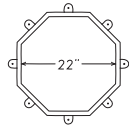

BASE 2' 0" WEIGHT 45 lbs.
INSIDE DIAMETER 22" HEIGHT 4' 0"

 COPPER  FREEDOM GRAY

KNIGHT

EC-SQ-2144-1

The strong lines of the Knight offer a unique look with a pyramid-shaped top. This model also works well for more streamlined architecture.

BASE 1' 9" WEIGHT 36 lbs.
INSIDE DIAMETER 19" HEIGHT 3' 8"

 COPPER  FREEDOM GRAY

QUEEN

EC-0-2039-1

Appropriately scaled a bit smaller than the King, the Queen is also octagonal and adds a regal element to any chimney.

BASE 1' 4" WEIGHT 20 lbs.
INSIDE DIAMETER 14" HEIGHT 3' 2"

 COPPER  FREEDOM GRAY

BISHOP

EC-R-2649-1

The clean lines of the Bishop's round shape make it ideal for Mediterranean and more contemporary-style homes.

BASE 1' 8" WEIGHT 21 lbs.
INSIDE DIAMETER 18 5/8" HEIGHT 2' 2"

 COPPER  FREEDOM GRAY

BISHOP II

EC-R-2036-1

A more petite version of the Bishop, the Bishop II echoes the shape of standard clay pots with a fraction of the weight.