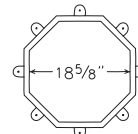

BASE 1' 9" WEIGHT 36 lbs.
INSIDE DIAMETER 19" HEIGHT 3' 8"

 COPPER  FREEDOM GRAY

QUEEN

EC-0-2039-1

Appropriately scaled a bit smaller than the King, the Queen is also octagonal and adds a regal element to any chimney.

BASE 1' 4" WEIGHT 20 lbs.
INSIDE DIAMETER 14" HEIGHT 3' 2"

 COPPER  FREEDOM GRAY

BISHOP

EC-R-2649-1

The clean lines of the Bishop's round shape make it ideal for Mediterranean and more contemporary-style homes.

BASE 2' 2" WEIGHT 26 lbs.
INSIDE DIAMETER 24" HEIGHT 4' 4"

 COPPER  FREEDOM GRAY

PAWN

EC-0-1924-1

The smallest chimney pot in our line, the Pawn lends a custom, stylized look to smaller-scale homes and chimneys.

BASE 1' 8" WEIGHT 21 lbs.
INSIDE DIAMETER 18 5/8" HEIGHT 2' 2"

 COPPER  FREEDOM GRAY

BISHOP II

EC-R-2036-1

A more petite version of the Bishop, the Bishop II echoes the shape of standard clay pots with a fraction of the weight.