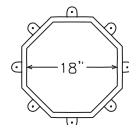

BASE 2' 0" WEIGHT 45 lbs.
INSIDE DIAMETER 22" HEIGHT 4' 0"

 COPPER  FREEDOM GRAY

KNIGHT

EC-SQ-2144-1

The strong lines of the Knight offer a unique look with a pyramid-shaped top. This model also works well for more streamlined architecture.

BASE 1' 9" WEIGHT 36 lbs.
INSIDE DIAMETER 19" HEIGHT 3' 8"

 COPPER  FREEDOM GRAY

QUEEN

EC-0-2039-1

Appropriately scaled a bit smaller than the King, the Queen is also octagonal and adds a regal element to any chimney.

BASE 1' 4" WEIGHT 20 lbs.
INSIDE DIAMETER 14" HEIGHT 3' 2"

 COPPER  FREEDOM GRAY

BISHOP

EC-R-2649-1

The clean lines of the Bishop's round shape make it ideal for Mediterranean and more contemporary-style homes.

BASE 1' 8" WEIGHT 21 lbs.
INSIDE DIAMETER 18 5/8" HEIGHT 2' 2"

 COPPER  FREEDOM GRAY

BISHOP II

EC-R-2036-1

A more petite version of the Bishop, the Bishop II echoes the shape of standard clay pots with a fraction of the weight.