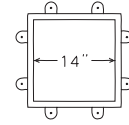

BASE 1' 9" WEIGHT 36 lbs.
INSIDE DIAMETER 19" HEIGHT 3' 8"

 COPPER  FREEDOM GRAY

QUEEN

EC-0-2039-1

Appropriately scaled a bit smaller than the King, the Queen is also octagonal and adds a regal element to any chimney.

BASE 1' 4" WEIGHT 20 lbs.
INSIDE DIAMETER 14" HEIGHT 3' 2"

 COPPER  FREEDOM GRAY

BISHOP

EC-R-2649-1

The clean lines of the Bishop's round shape make it ideal for Mediterranean and more contemporary-style homes.

BASE 1' 8" WEIGHT 21 lbs.
INSIDE DIAMETER 18 5/8" HEIGHT 2' 2"

 COPPER  FREEDOM GRAY

BISHOP II

EC-R-2036-1

A more petite version of the Bishop, the Bishop II echoes the shape of standard clay pots with a fraction of the weight.