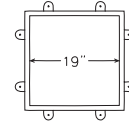

BASE 2' 0" WEIGHT 45 lbs.
INSIDE DIAMETER 22" HEIGHT 4' 0"

 COPPER  FREEDOM GRAY

KNIGHT

EC-SQ-2144-1

The strong lines of the Knight offer a unique look with a pyramid-shaped top. This model also works well for more streamlined architecture.

BASE 1' 4" WEIGHT 20 lbs.
INSIDE DIAMETER 14" HEIGHT 3' 2"

 COPPER  FREEDOM GRAY

BISHOP

EC-R-2649-1

The clean lines of the Bishop's round shape make it ideal for Mediterranean and more contemporary-style homes.

BASE 1' 8" WEIGHT 21 lbs.
INSIDE DIAMETER 18 5/8" HEIGHT 2' 2"

 COPPER  FREEDOM GRAY

BISHOP II

EC-R-2036-1

A more petite version of the Bishop, the Bishop II echoes the shape of standard clay pots with a fraction of the weight.